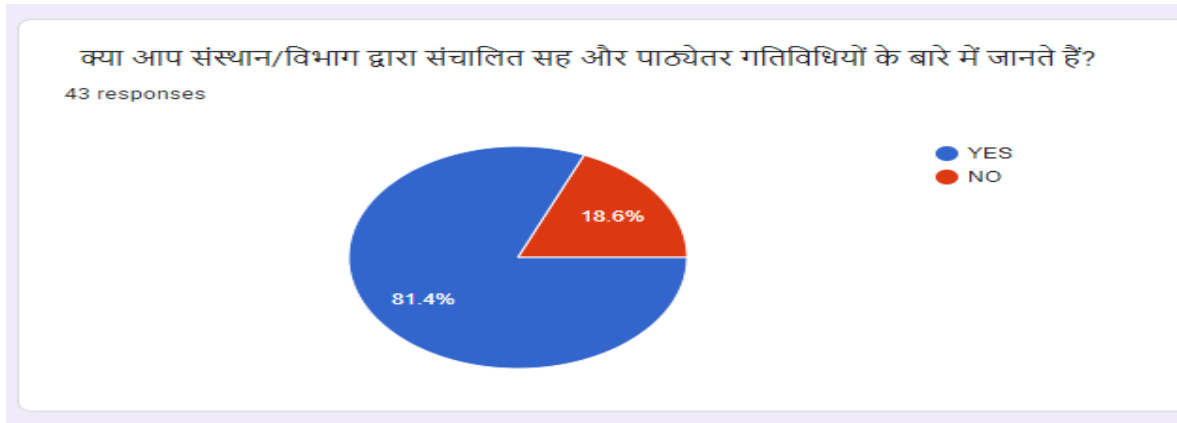

43 responses

Suggestion by parents

Seminar hona chahiye
 Dress code hona chahiye collage me
 Absenteis student to be leter issue
 Students are behaviourless this is the main point of this college and rules and regulations are not followed by student's only come and go just like a garden . Thank you
 All Course should be complete.
 BSC ki puri study Hindi medium me honi chahiye aur books new updated honi chahiye aur lab me practical ke liye sabhi samagriyan honi chahiye aur collage ka ek dress bhi hona chahiye
 Psychology me Pg hona chahiye .
 Pura book milna chahiye
 सभी गतिविधियां संतोषजनक हैं
 Msc me biotechnology Lana chahiye kawardha me
 Biotechnology ma MSc or bacho ma discipline
 First change your teaching system
 Idccard ke bina college ke andar pravesh na de
 The atmosphere of the college is very positive. It is good to see that the college give equal priorities for both acedemics and extracurricular activities.