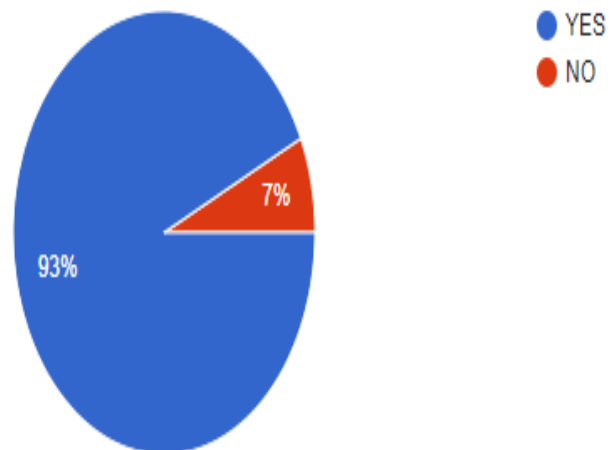

कॉलेज में खेल और पुस्तकालय की सुविधा।

43 responses

हमारे कॉलेज में प्रवेश लेने के बाद आपके बच्चे द्वारा प्राप्त तकनीकी ज्ञान और संचार कौशल

43 responses

क्या आपको लगता है कि पैरेंट टीचर मीट हर साल आयोजित की जानी चाहिए?

43 responses

Suggestion by parents

Seminar hona chahiye
 Dress code hona chahiye collage me
 Absenteis student to be leter issue
 Students are behaviourless this is the main point of this college and rules and regulations are not followed by student's only come and go just like a garden . Thank you
 All Course should be complete.
 BSC ki puri study Hindi medium me honi chahiye aur books new updated honi chahiye aur lab me practical ke liye sabhi samagriyan honi chahiye aur collage ka ek dress bhi hona chahiye
 Psychology me Pg hona chahiye .
 Pura book milna chahiye
 सभी गतिविधियां संतोषजनक हैं
 Msc me biotechnology Lana chahiye kawardha me
 Biotechnology ma MSc or bacho ma discipline
 First change your teaching system
 Idccard ke bina college ke andar pravesh na de
 The atmosphere of the college is very positive. It is good to see that the college give equal priorities for both acedemics and extracurricular activities.